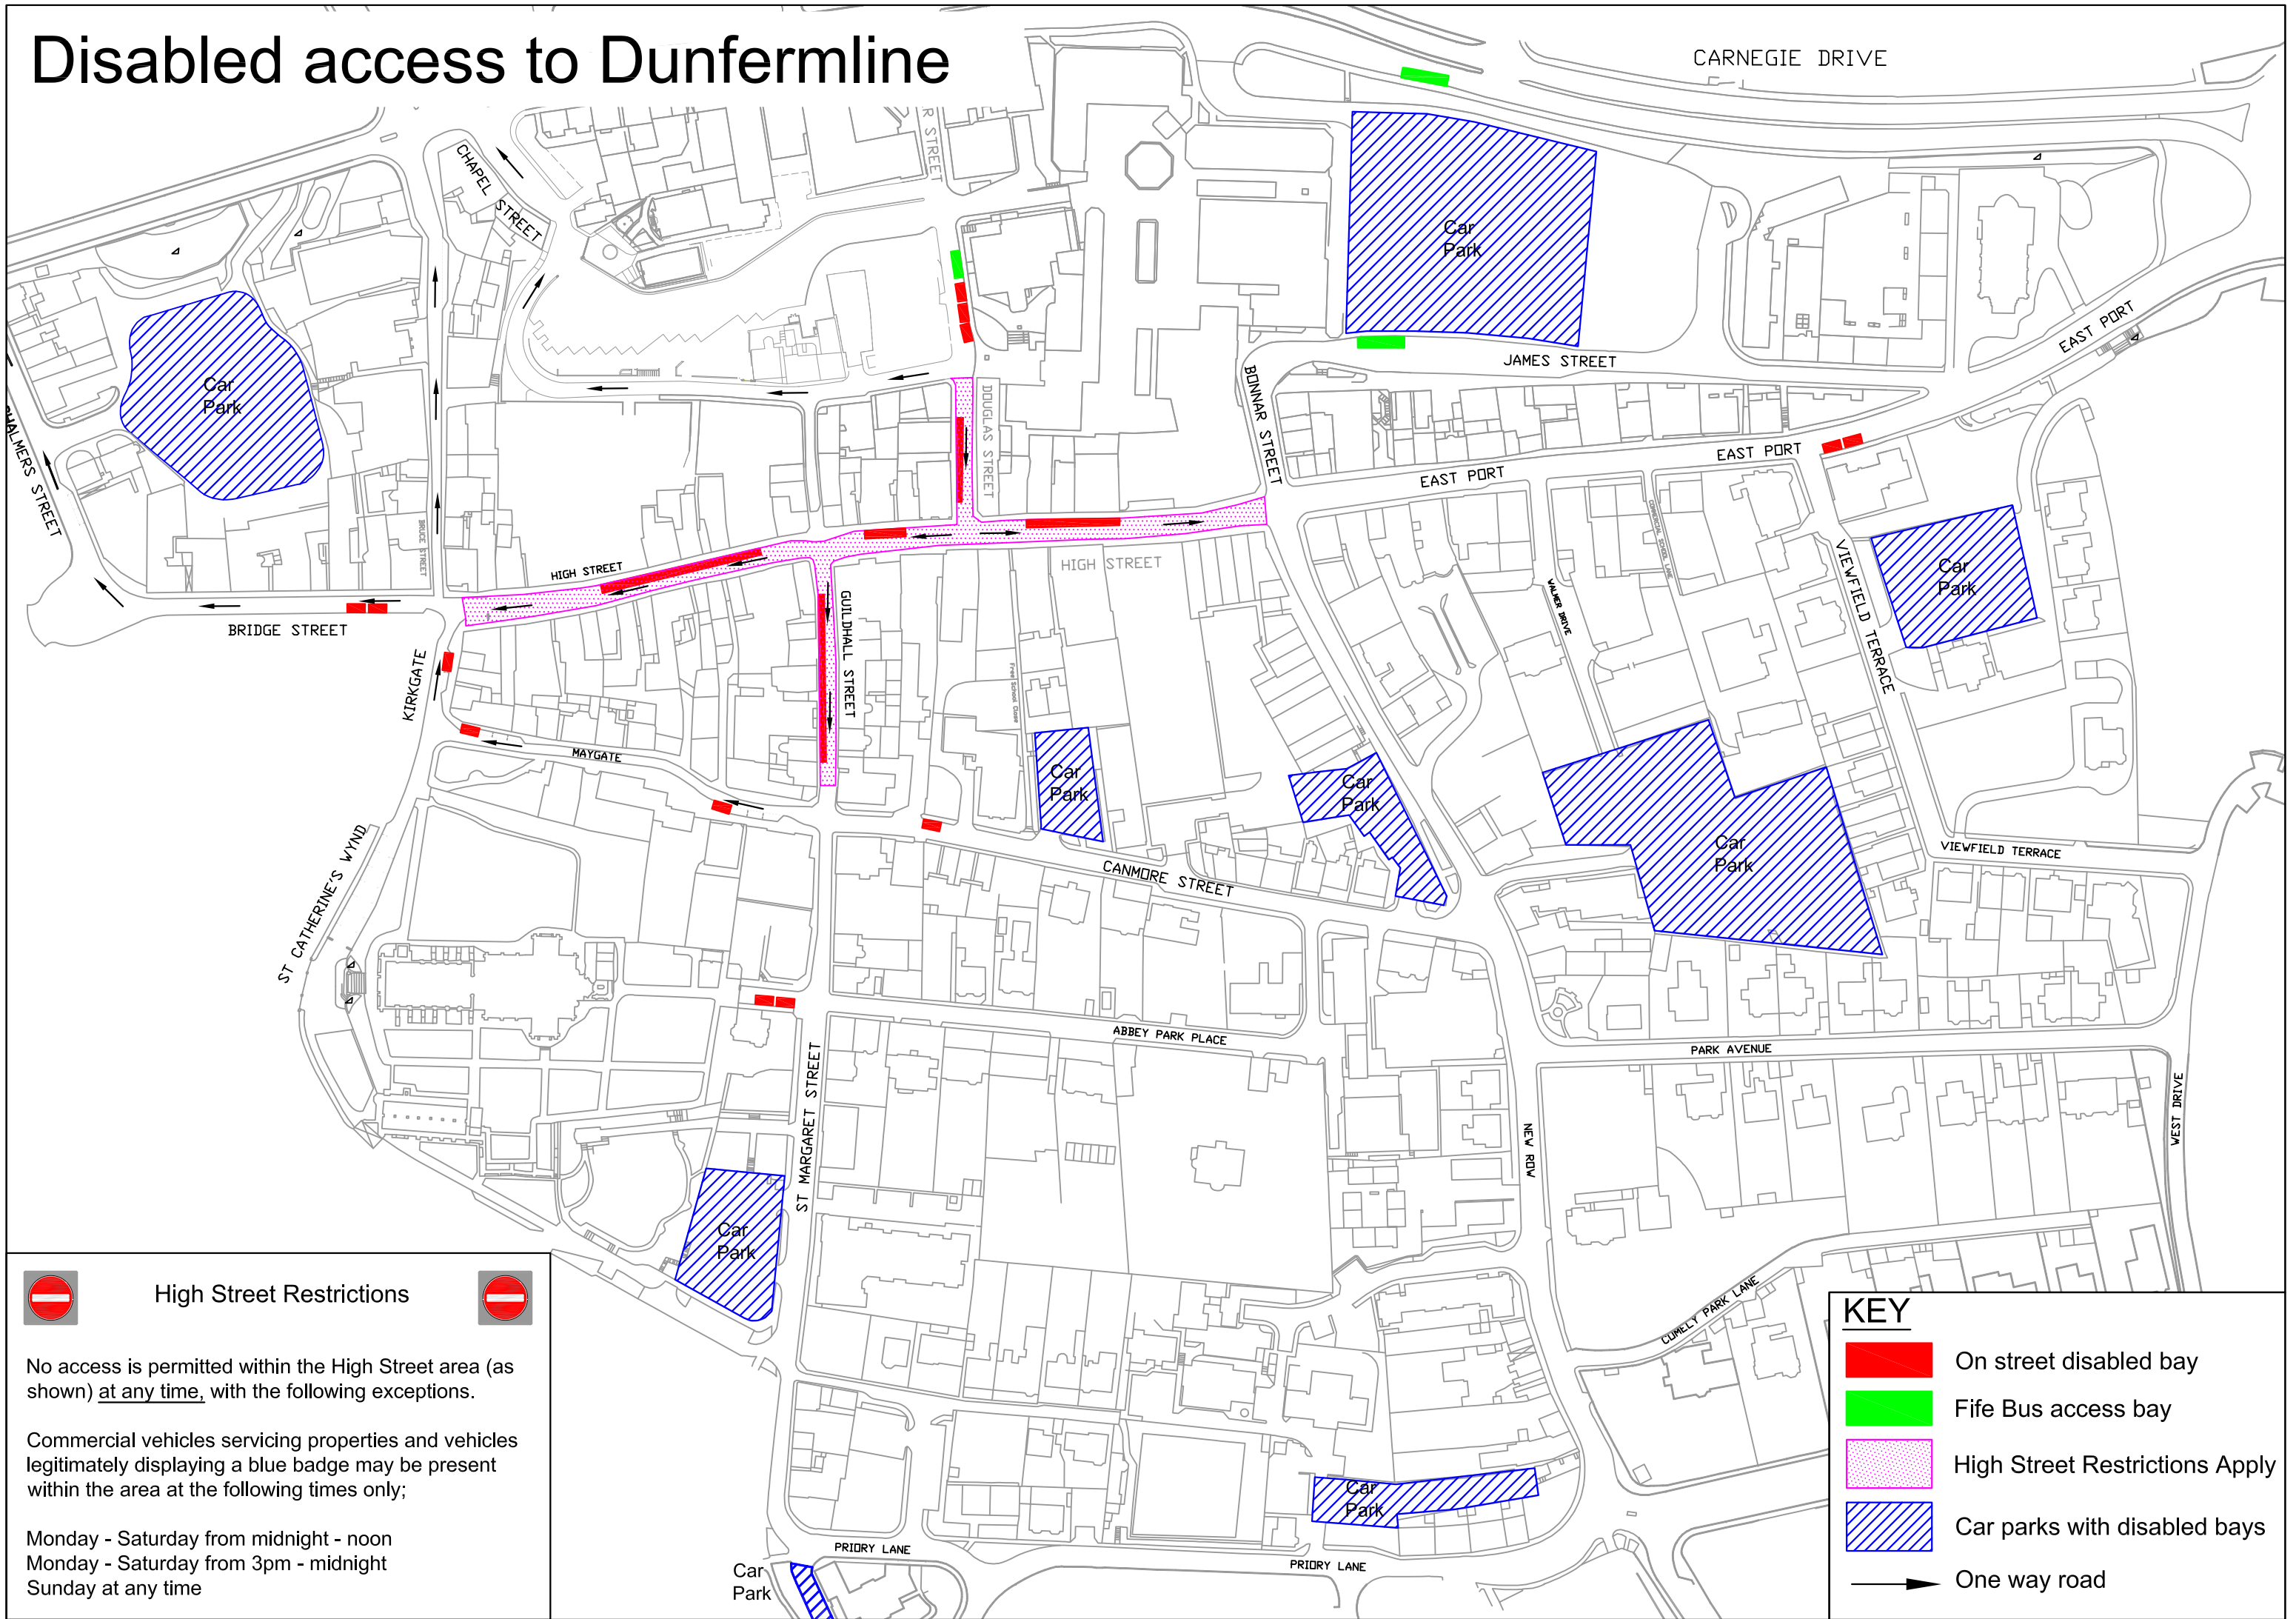

# Disabled access to Dunfermline

 **High Street Restrictions** 

No access is permitted within the High Street area (as shown) at any time, with the following exceptions.

Commercial vehicles servicing properties and vehicles legitimately displaying a blue badge may be present within the area at the following times only;

Monday - Saturday from midnight - noon  
 Monday - Saturday from 3pm - midnight  
 Sunday at any time

**KEY**

-  On street disabled bay
-  Life Bus access bay
-  High Street Restrictions Apply
-  Car parks with disabled bays
-  One way road